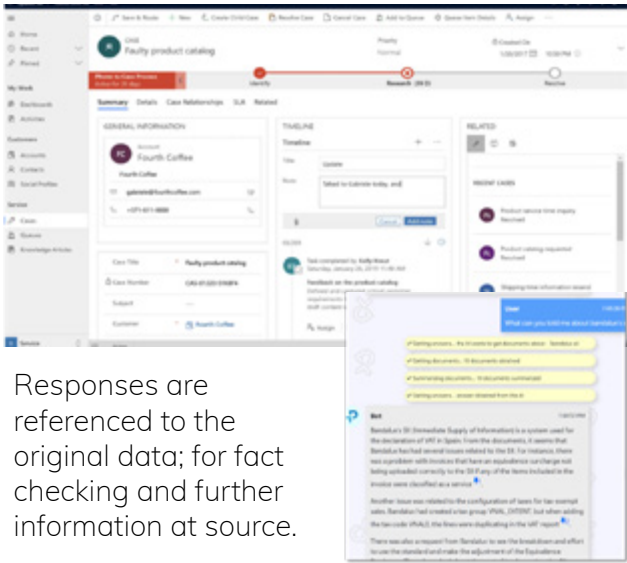

The Generative AI revolution | Talk with data

03 What is AI Context Hub?"

Prodware AI Context Hub is an ensemble of different AI technologies that allows us to create a Large Language model (LLM) Chat that draws on multiple resources and documents, both within and outside your business without training.

04 Full cross referencing

Responses are referenced to the original data; for fact checking and further information at source.

05 Cross-language capabilities

Queries, Prompts, Responses and Summaries are fully language agnostic. For example, AI Context Hub can read a Spanish article, a German email and a French research paper to answer an English question and the response is translated for the user.