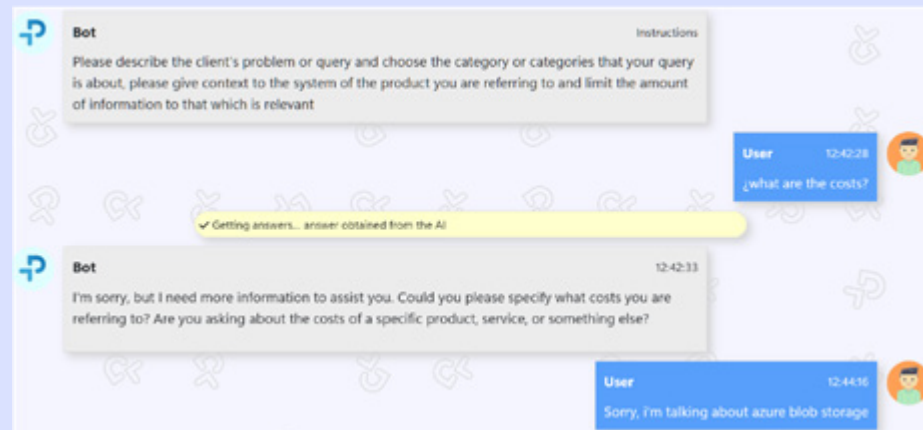

06 Context aware conversations: user & AI interaction

AI Context Hub not only remembers the context and responds in answer to further refinements / queries but also is able to ask the user about missing points of data or ask for help refining topics.